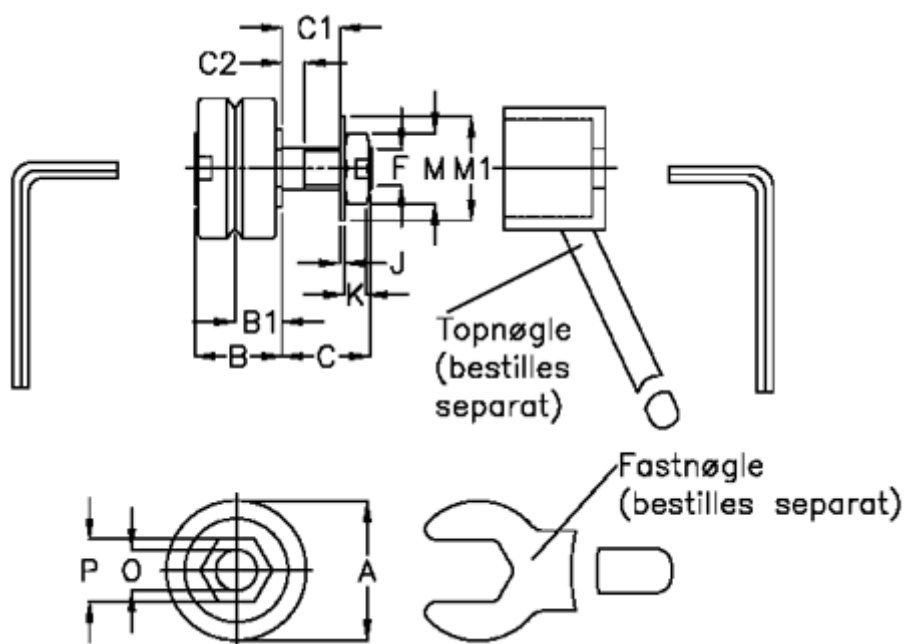

Article number: 057153201801

Description: HEPCO GV3 bearing LJ 18 C  
Standard With Long Stud

## Measures

a = 18.0	K = 3.2
B = 12.4	M = 10
B1 = 6.75	M1 = 13
C = 14.0	O = 6
C1 = 10.0	P = 11
C2 = 2.5	Weight kg/1000 = 0.020
F = M6x0,75	
J = 0.80	